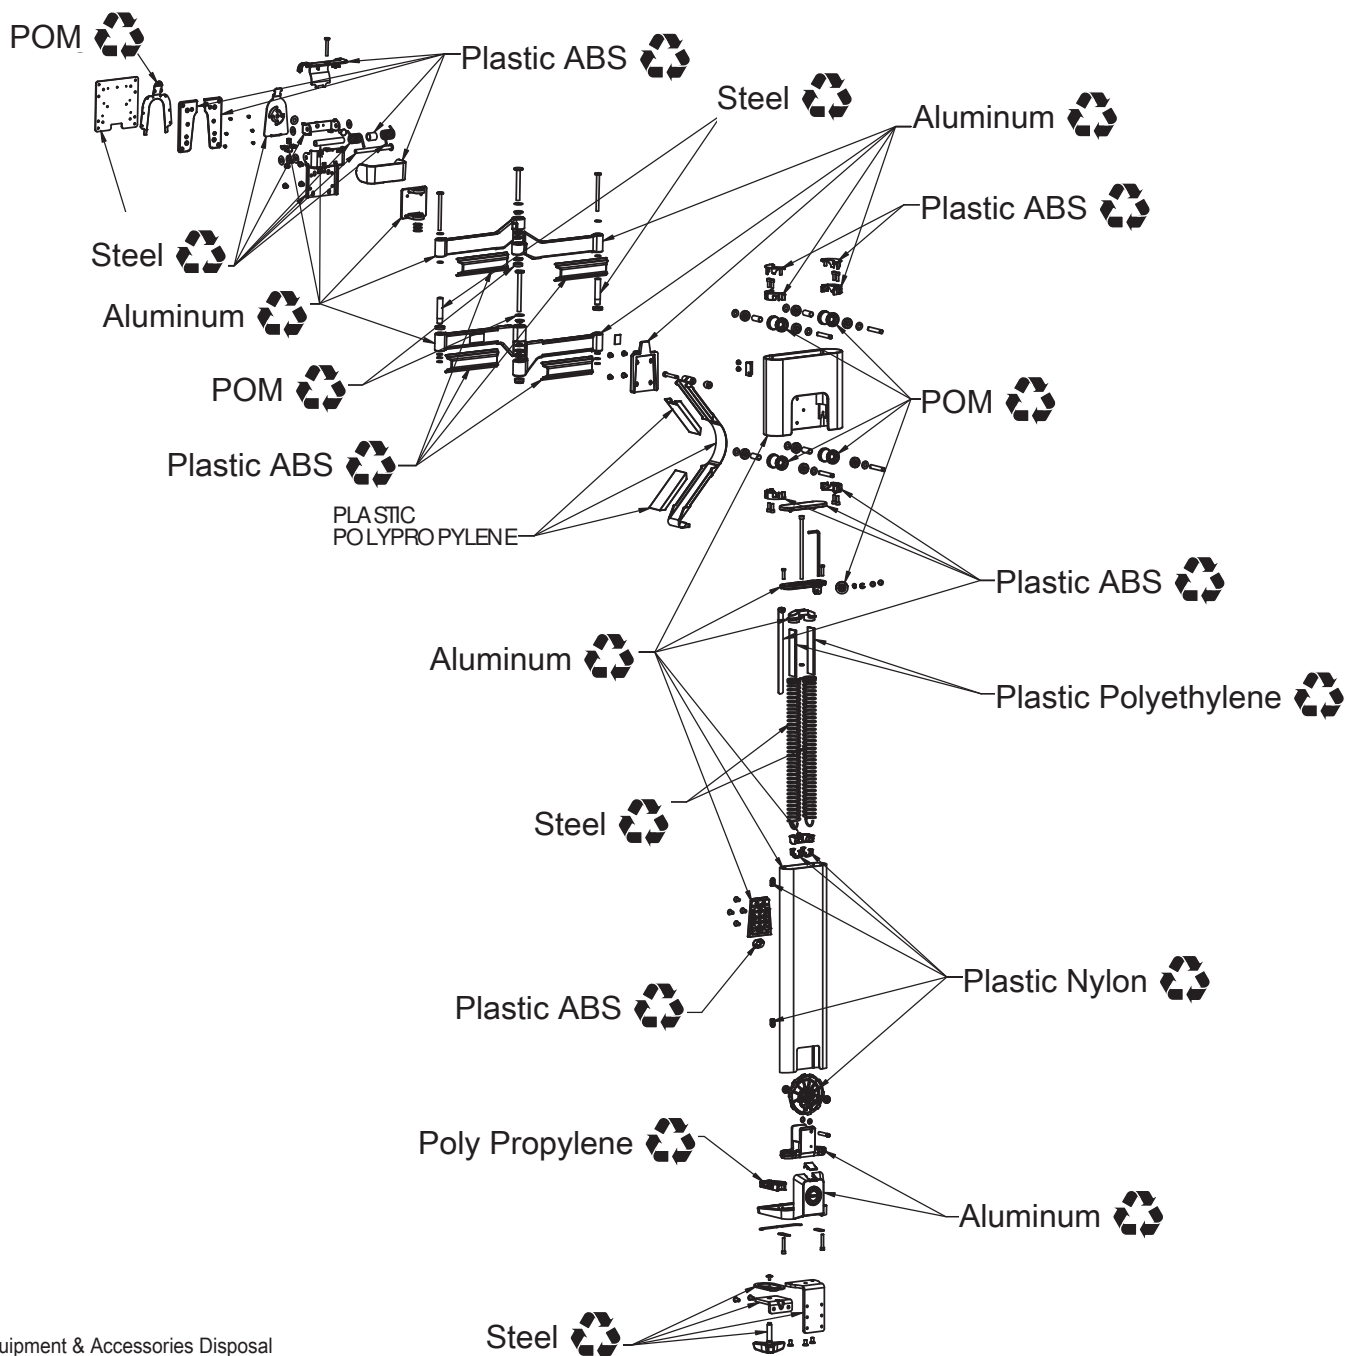

TRACE Single Monitor Mount Family: 33-474, 47-109, 98-490, 98-491, 98-492, 45-630

30 minute Disassembly
Tools Needed:

There may be components that are under pressure. Proceed with caution while disassembling.