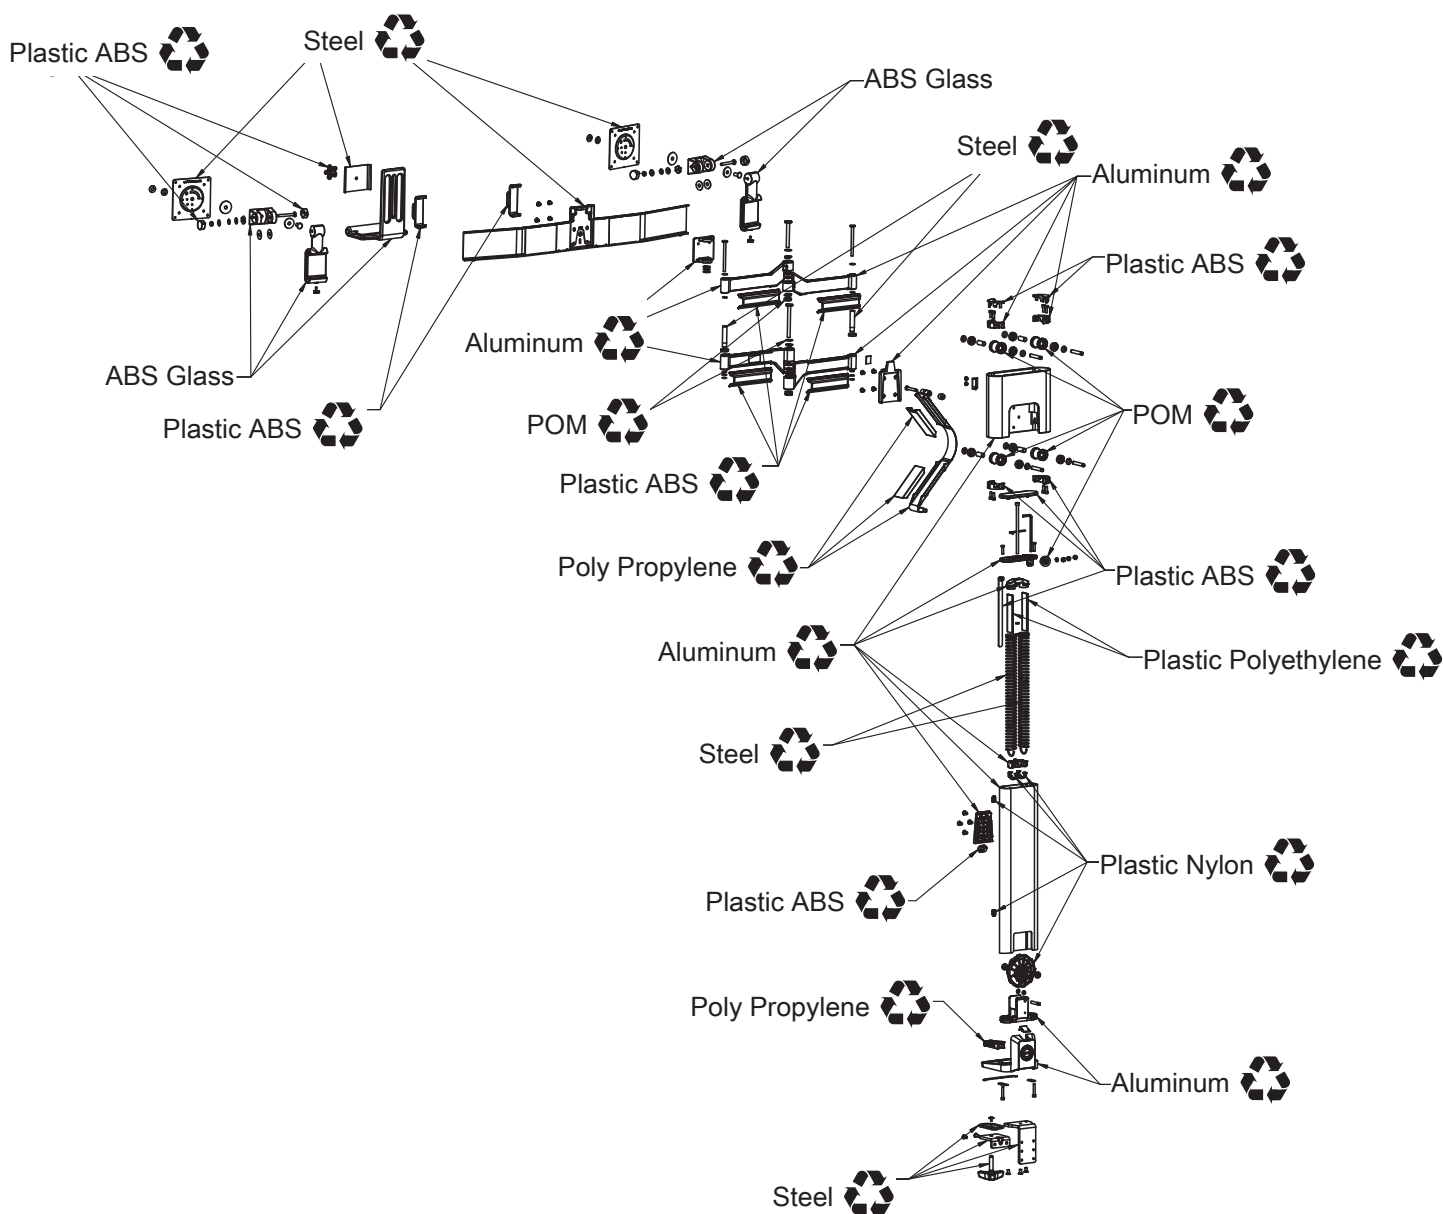

TRACE Dual Monitor Mount Family: 33-474, 47-110, 98-490, 98-491, 98-492, 45-631

30 minute Disassembly
Tools Needed:

There may be components that are under pressure. Proceed with caution while disassembling.