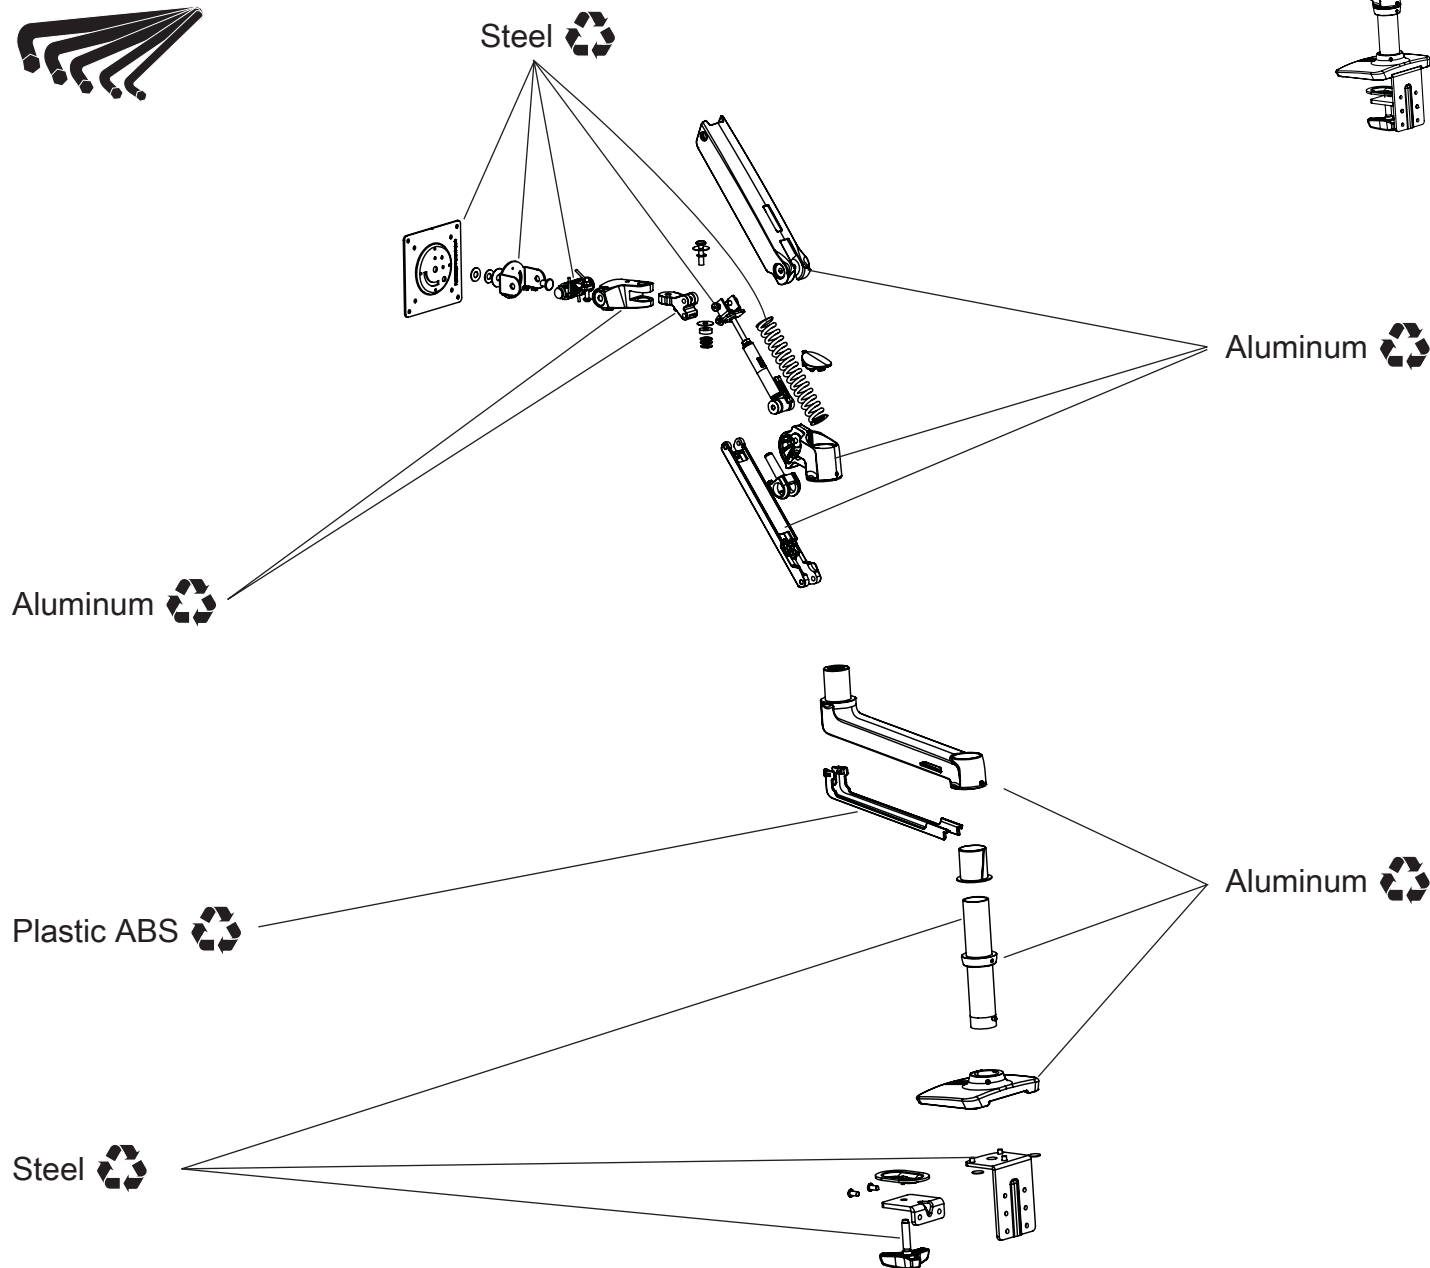

LX Desk Monitor Arm Family:
45-241, 45-490, 45-295, 45-537, 45-245,
45-491, 45-248, 45-492, 45-509, 45-608,
45-626, 45-610

15 minute Disassembly
Tools Needed:

There may be components that are under pressure. Proceed with caution while disassembling.

Equipment & Accessories Disposal

1. Please dispose of all batteries in accordance with local law.
2. All Electronics should be recycled through an electronics recycler.
3. Remaining plastics and metals can be recycled through a commercial recycler.