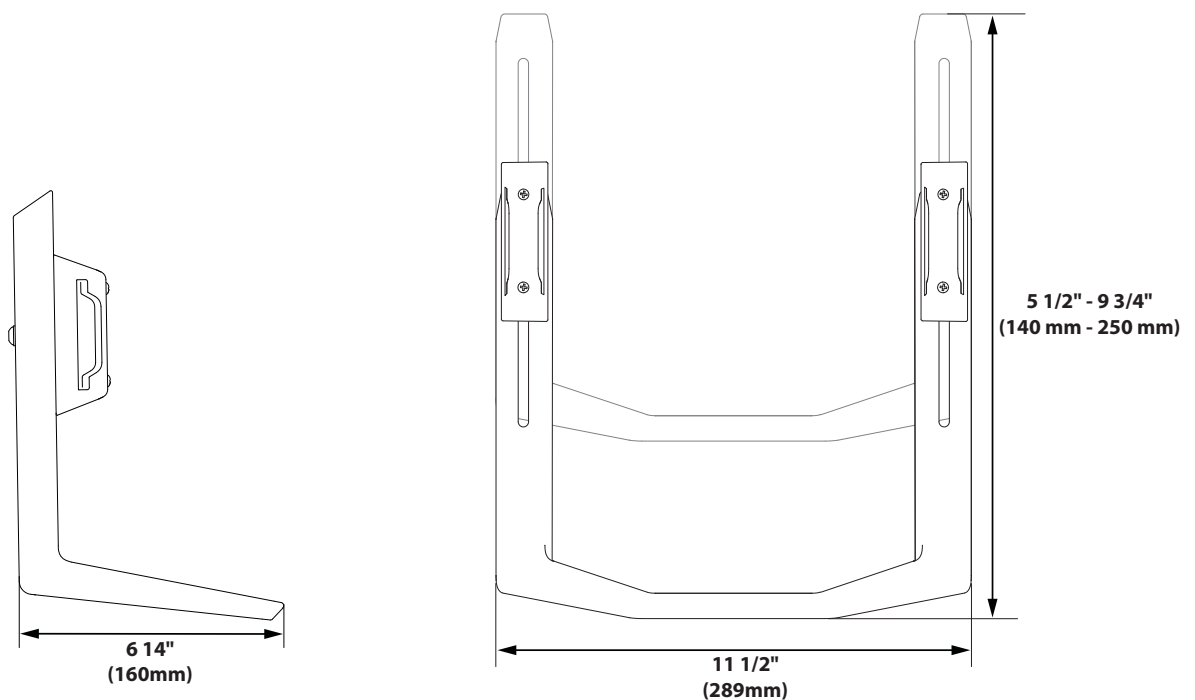

# Handle for LX Dual Direct

© 2016 Ergotron, Inc. rev. 01/07/2019 DIM-LXDualBowHandle Content is subject to change without notification

**Americas Sales and Corporate Headquarters**

St. Paul, MN USA  
 (800) 888-8458  
 +1-651-681-7600  
 www.ergotron.com  
 sales@ergotron.com