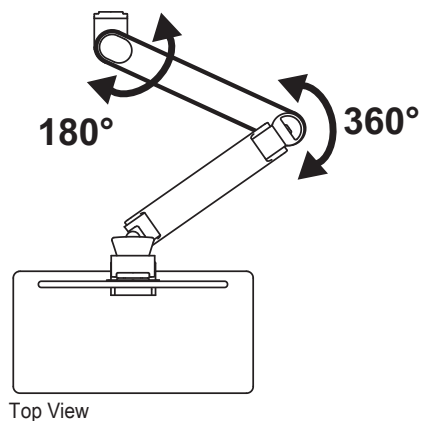

CareFit™ Combo Extender

MOUNTING OPTIONS

The CareFit™ Combo **Extender** accessory can only be added to an Arm mounted to Wood Stud, Metal Stud, or Solid Concrete. The Extender **CAN NOT** be added to an Arm mounted to **Hollow Wall**.

RANGE OF MOTION