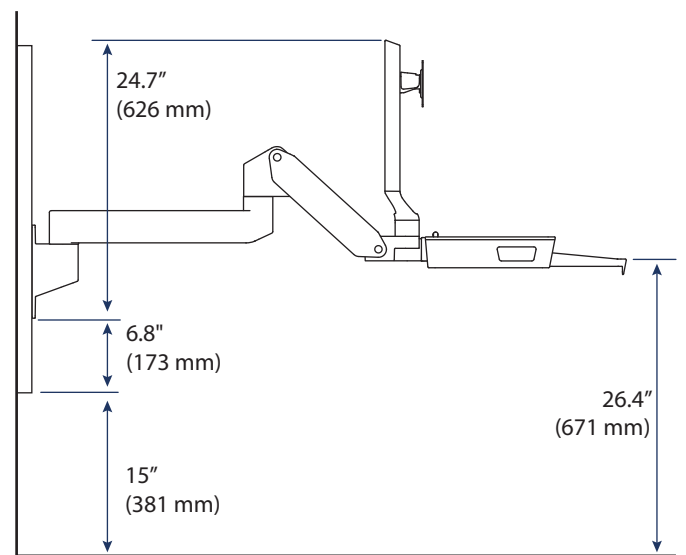

© 2022 Ergotron, Inc. rev. 05/11/2022 DIM-CFArmExt Content is subject to change without notification

CareFit™ Combo Extender

DIMENSIONS

Arm Full UP

Side View

Arm Full DOWN

Side View

Fully Extended

Side View

Folded Up Against Wall

Side View

- Cables:**  
 HDMI: 4' (1.2 m)  
 Ethernet: 8' - 12' (2.4-3.7 m)  
 Monitor Power: 8' - 12' (2.4-3.7 m)  
 Computer Power: 8' - 12' (2.4-3.7 m)

- Cables:**  
 Ethernet: 8' - 12' (2.4-3.7 m)  
 Monitor Power: 8' - 12' (2.4-3.7 m)