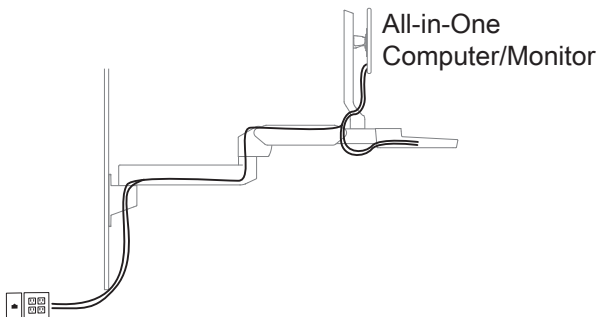

1. **Cables:**
   Ethernet: 8' - 12' (2.4-3.7 m)
   Monitor Power: 8' - 12' (2.4-3.7 m)