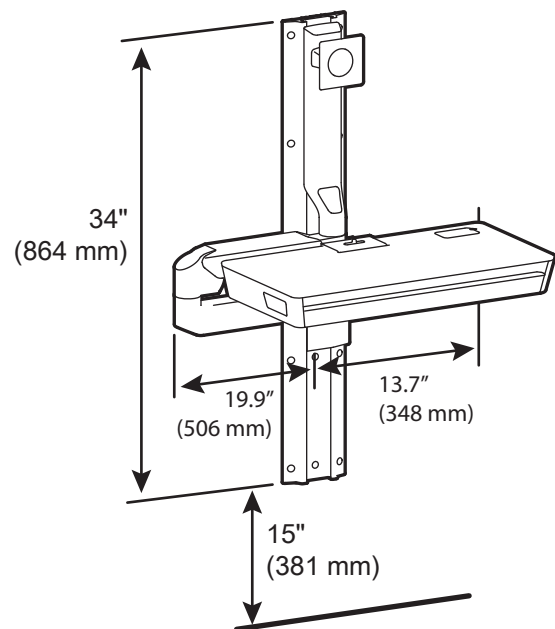

### MOUNTING OPTIONS

The CareFit™ Combo **Extender** accessory can only be added to an Arm mounted to Wood Stud, Metal Stud, or Solid Concrete. The Extender **CAN NOT** be added to an Arm mounted to **Hollow Wall**.

### DIMENSIONS

Pushed back against the wall

Download additional resources at [ergotron.com](http://ergotron.com)

USA & Canada Sales & Corporate Headquarters: St. Paul, MN USA / 800.888.8458 / +1.651.681.7600 / [insidesales@ergotron.com](mailto:insidesales@ergotron.com)