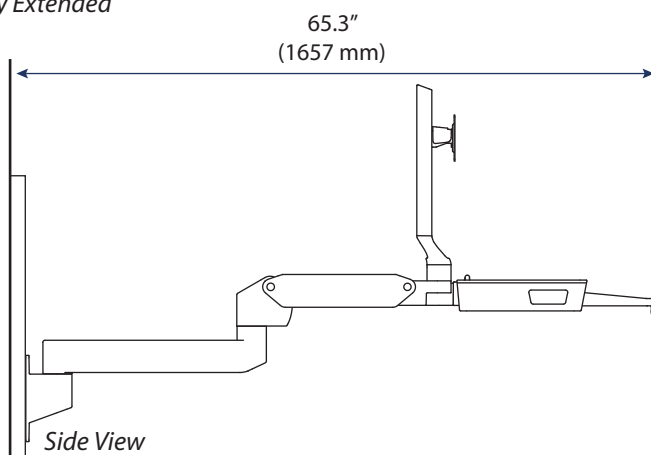

© 2022 Ergotron, Inc. rev. 05/11/2022 DIM-CFArmExt Content is subject to change without notification

CareFit™ Combo Extender

DIMENSIONS

Arm Full UP

Side View

Arm Full DOWN

Side View

Fully Extended

Side View

Folded Up Against Wall

Side View

- Cables:**  
 HDMI: 4' (1.2 m)  
 Ethernet: 8' - 12' (2.4-3.7 m)  
 Monitor Power: 8' - 12' (2.4-3.7 m)  
 Computer Power: 8' - 12' (2.4-3.7 m)

- Cables:**  
 Ethernet: 8' - 12' (2.4-3.7 m)  
 Monitor Power: 8' - 12' (2.4-3.7 m)