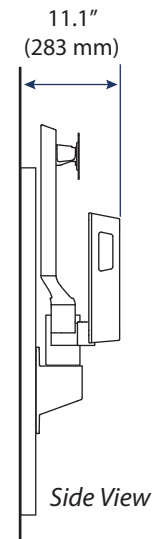

© 2022 Ergotron, Inc. rev. 05/11/2022 DIM-CFArmExt Content is subject to change without notification

CareFit™ Combo Extender

DIMENSIONS

Arm Full UP

Side View

Arm Full DOWN

Side View

Fully Extended

Side View

Folded Up Against Wall

Side View

- Cables:**  
 HDMI: 4' (1.2 m)  
 Ethernet: 8' - 12' (2.4-3.7 m)  
 Monitor Power: 8' - 12' (2.4-3.7 m)  
 Computer Power: 8' - 12' (2.4-3.7 m)

- Cables:**  
 Ethernet: 8' - 12' (2.4-3.7 m)  
 Monitor Power: 8' - 12' (2.4-3.7 m)