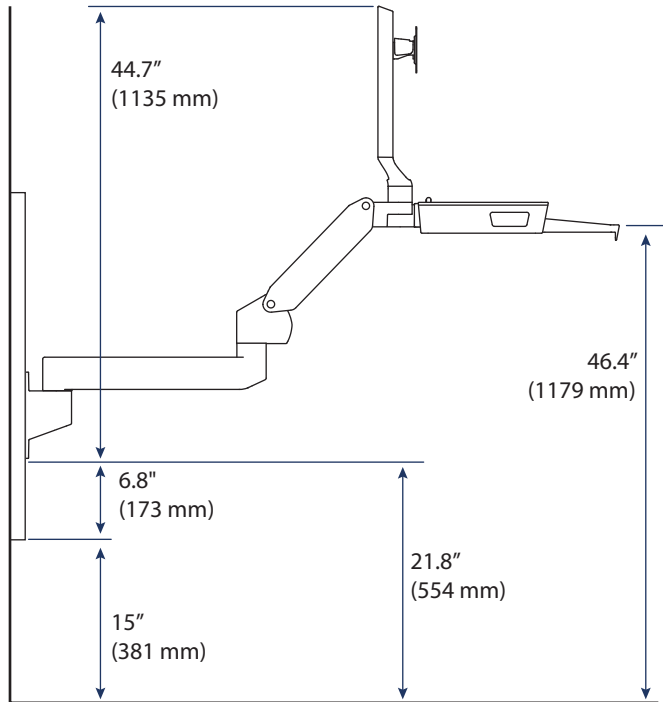

### DIMENSIONS

Pushed back against the wall

Download additional resources at [ergotron.com](http://ergotron.com)

USA & Canada Sales & Corporate Headquarters: St. Paul, MN USA / 800.888.8458 / +1.651.681.7600 / [insidesales@ergotron.com](mailto:insidesales@ergotron.com)

© 2022 Ergotron, Inc. rev. 05/11/2022 DIM-CFArmExt Content is subject to change without notification

CareFit™ Combo Extender

DIMENSIONS

Arm Full UP

Side View

Arm Full DOWN

Side View

Fully Extended

### CABLES

Cable length needed based on equipment and accessories:

- Cables:**  
 HDMI: 8' (2.4 m)  
 Ethernet: 8' - 12' (2.4-3.7 m)  
 Monitor Power: 8' - 12' (2.4-3.7 m)  
 2.0 USB Extenders: 8' (2.4 m) per accessory

- Cables:**  
 HDMI: 4' (1.2 m)  
 Ethernet: 8' - 12' (2.4-3.7 m)  
 Monitor Power: 8' - 12' (2.4-3.7 m)  
 Computer Power: 8' - 12' (2.4-3.7 m)

- Cables:**  
 Ethernet: 8' - 12' (2.4-3.7 m)  
 Monitor Power: 8' - 12' (2.4-3.7 m)