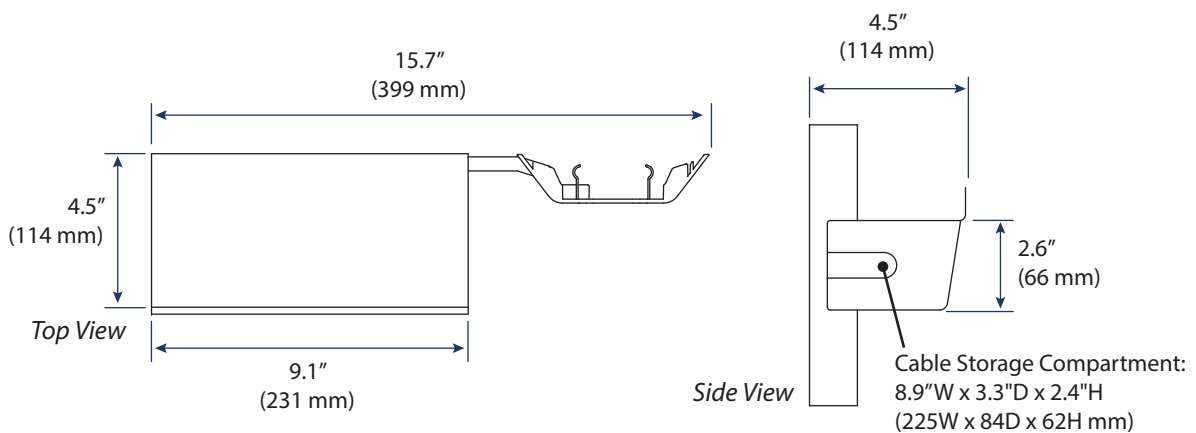

Printer Bracket for Wall Track

DIMENSIONS

MOUNTING OPTIONS

Attaches to Ergotron Wall Track

Download additional resources at ergotron.com

USA & Canada Sales & Corporate Headquarters: St. Paul, MN USA / 800.888.8458 / +1.651.681.7600 / insidesales@ergotron.com