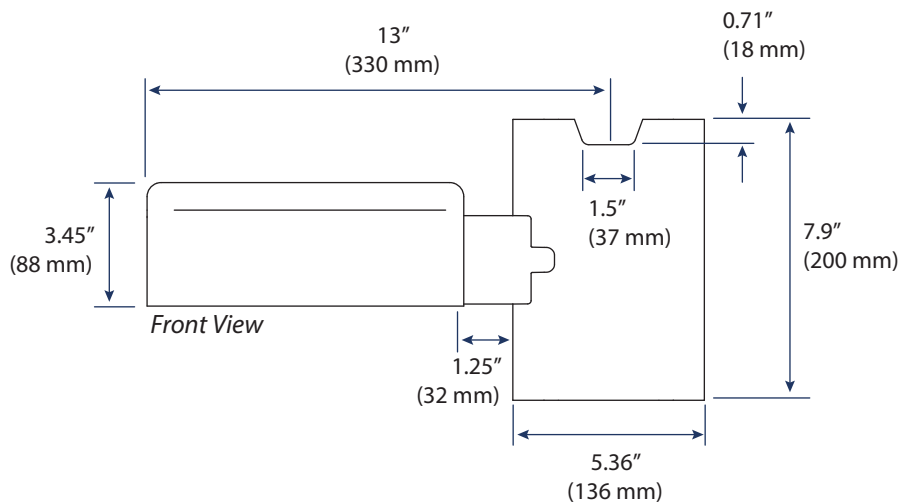

Printer Bracket for Wall Track

DIMENSIONS

MOUNTING OPTIONS

Attaches to Ergotron Wall Track

Download additional resources at ergotron.com

USA & Canada Sales & Corporate Headquarters: St. Paul, MN USA / 800.888.8458 / +1.651.681.7600 / insidesales@ergotron.com