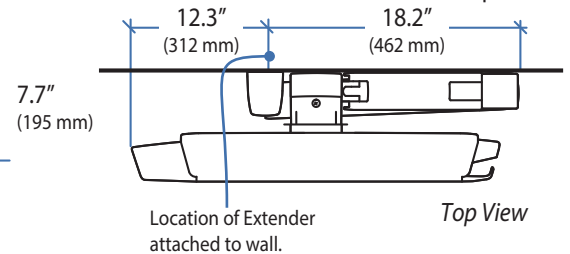

Extender and Combo Arm

Extender and Combo Arm folded up to wall.

Extender and Combo Arm with Worksurface

Extender and Combo Arm with Worksurface folded up to wall.

Extender

Wall Mount Bracket

180°* *Product shipped with rotation stop in place to prevent the Extender from hitting the wall.