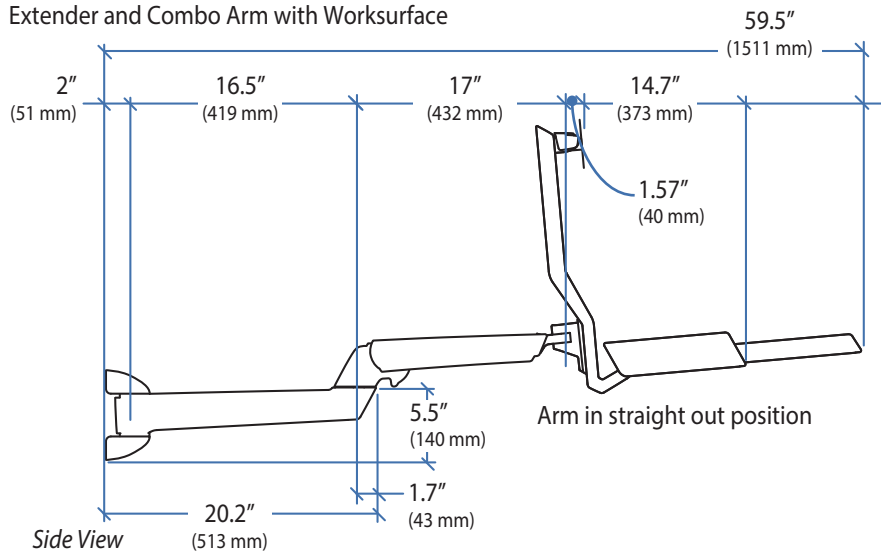

Extender and Combo Arm

Extender and Combo Arm folded up to wall.

Extender and Combo Arm with Worksurface

Extender and Combo Arm with Worksurface folded up to wall.

Extender

Wall Mount Bracket

180°* *Product shipped with rotation stop in place to prevent the Extender from hitting the wall.