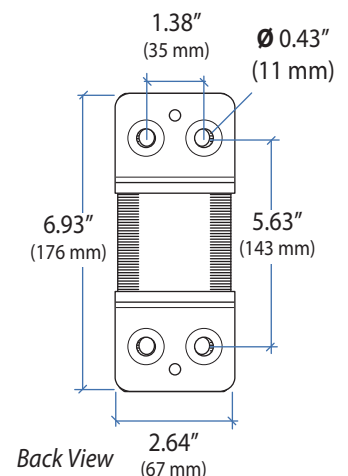

Extender and Combo Arm

Extender and Combo Arm folded up to wall.

Extender and Combo Arm with Worksurface

Extender and Combo Arm with Worksurface folded up to wall.

Extender

Wall Mount Bracket

180°* *Product shipped with rotation stop in place to prevent the Extender from hitting the wall.