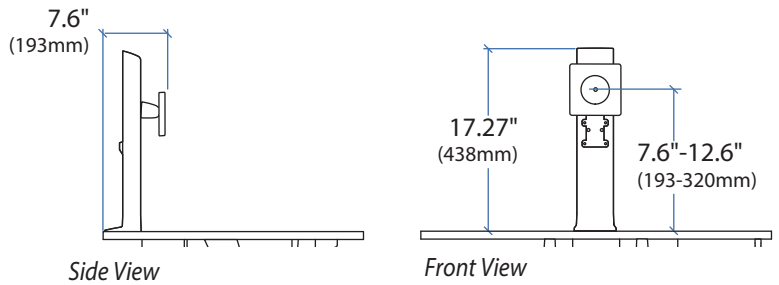

WorkFit™ Single HD Monitor Kit for WorkFit-T, TL, TLE, TX, and Corner Desk Converters

Range of Motion

Dimensions

Weight Capacity