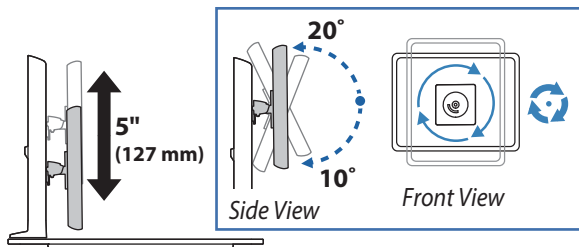

WorkFit™ Single HD Monitor Kit for WorkFit-T, TL, TLE, TX, and Corner Desk Converters

Range of Motion

Dimensions

Weight Capacity