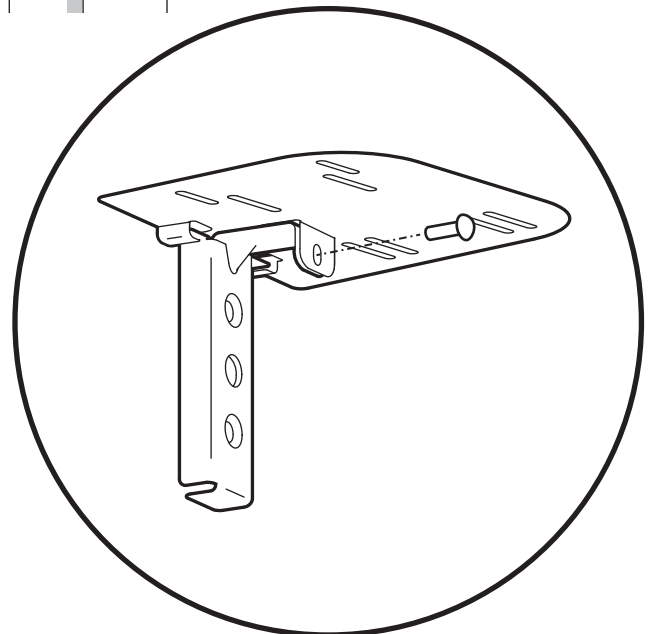

3

2x M5 x 12mm

4

1x M5 x 8mm

Supports Models:
Zebra DS 8178 Wireless Scanner
(Presentation Style)
Honeywell Xenon 1902H
DataLogic Gryphon GM4400

or

Supports Models:
CODE CR2600 Handle + Palm kits
CODE CR2700 series