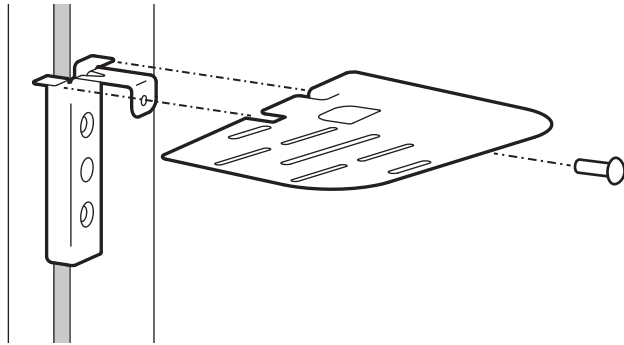

3

2x M5 x 12mm

4

1x M5 x 8mm

Supports Models:
Zebra DS 8178 Wireless Scanner
(Presentation Style)
Honeywell Xenon 1902H
DataLogic Gryphon GM4400

or

Supports Models:
CODE CR2600 Handle + Palm kits
CODE CR2700 series