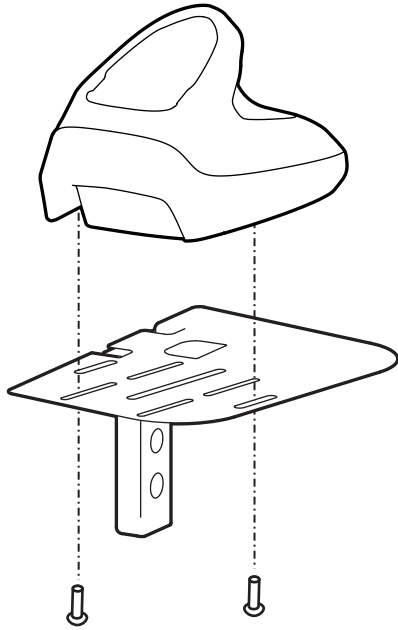

5

2x
M4 x 5mm

or

2x
M3 x 5mm

6