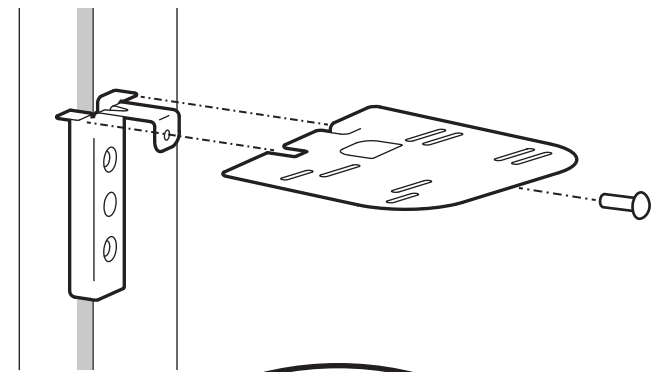

3

2x M5 x 12mm

4

1x M5 x 8mm

Supports Models:
Zebra DS 8178 Wireless Scanner
(Presentation Style)
Honeywell Xenon 1902H
DataLogic Gryphon GM4400

or

Supports Models:
CODE CR2600 Handle + Palm kits
CODE CR2700 series