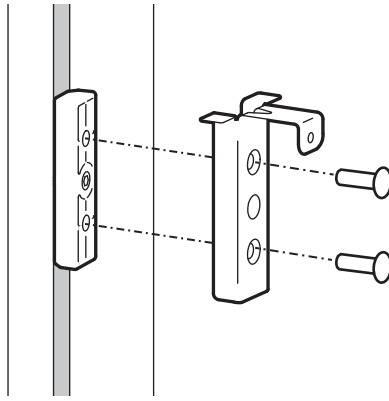

1

2

3

2x M5 x 12mm

4

1x M5 x 8mm

Supports Models:
Zebra DS 8178 Wireless Scanner
(Presentation Style)
Honeywell Xenon 1902H
DataLogic Gryphon GM4400

or