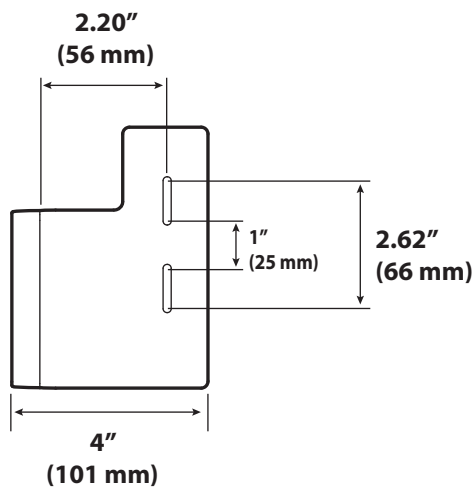

CareFit™ Enclosure Vertical Scanner Bracket

Supports Models:
Zebra DS8178 (Standard Cradle)
Symbol LS4278

With Extension Bracket
for Symbol LS4278