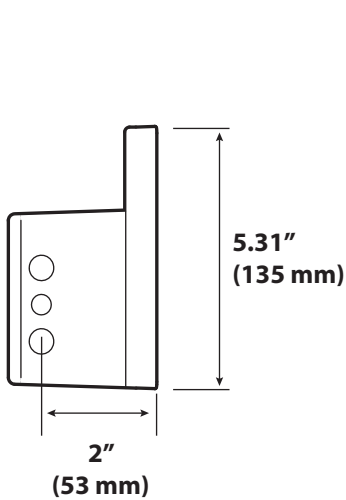

CareFit™ Enclosure Vertical Scanner Bracket

Supports Models:
Zebra DS8178 (Standard Cradle)
Symbol LS4278

With Extension Bracket
for Symbol LS4278