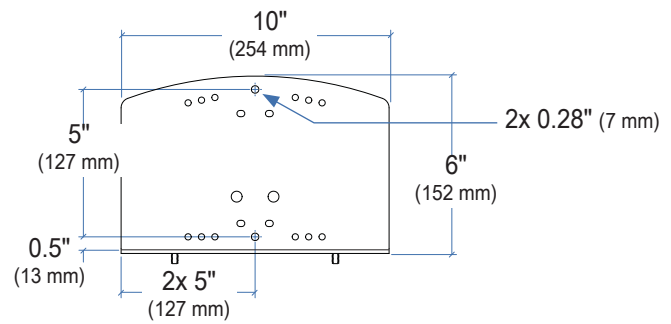

Small CPU Holder

Maximum Weight Capacity

© 2010 Ergotron, Inc. rev. 08/26/2019 DIM-SMCPU Content is subject to change without notification

Americas Sales and Corporate Headquarter	EMEA Sales	APAC Sales	Worldwide OEM Sales
St. Paul, MN USA (800) 888-8458 +1-651-681-7600 www.ergotron.com sales@ergotron.com	Amersfoort, The Netherlands +31 33 45 45 600 www.ergotron.com info.eu@ergotron.com	Tokyo, Japan www.ergotron.com apaccustomerservice@ergotron.com	www.ergotron.com info.oem@ergotron.com