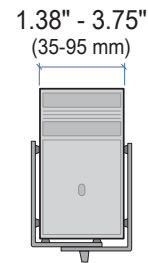

Small CPU Holder

Maximum Weight Capacity

© 2010 Ergotron, Inc. rev. 08/26/2019 DIM-SMCPU Content is subject to change without notification

Americas Sales and Corporate Headquarter	EMEA Sales	APAC Sales	Worldwide OEM Sales
St. Paul, MN USA (800) 888-8458 +1-651-681-7600 www.ergotron.com sales@ergotron.com	Amersfoort, The Netherlands +31 33 45 45 600 www.ergotron.com info.eu@ergotron.com	Tokyo, Japan www.ergotron.com apaccustomerservice@ergotron.com	www.ergotron.com info.oem@ergotron.com