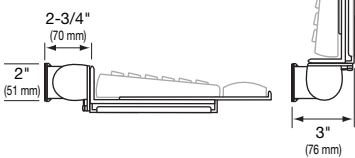

### Keyboard/Laptop Pivot

**100 Series  
(Fixed Height)**

Note: Actual range of motion depends on mounting surface and size of monitor.

LCD tilts up to 180° forward/back

LCD rotates up to 360° portrait/landscape