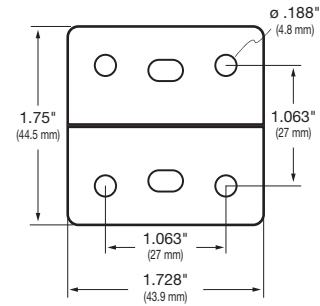

### Keyboard/Laptop Pivot

**100 Series  
(Fixed Height)**

Note: Actual range of motion depends on mounting surface and size of monitor.

LCD tilts up to 180° forward/back

LCD rotates up to 360° portrait/landscape

LCD pans up to 180° right/left

Keyboard tilts up to 180° forward/back

### Single Pivot w/ P/L Interface

### Double Pivot w/ P/L Interface