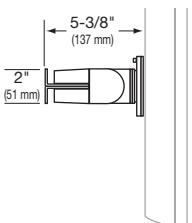

### Keyboard/Laptop Pivot

**100 Series  
(Fixed Height)**

Note: Actual range of motion depends on mounting surface and size of monitor.

LCD tilts up to 180° forward/back

LCD rotates up to 360° portrait/landscape