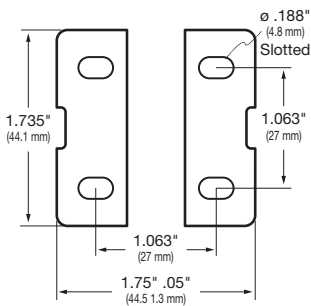

### Keyboard/Laptop Pivot

**100 Series  
(Fixed Height)**

Note: Actual range of motion depends on mounting surface and size of monitor.

LCD tilts up to 180° forward/back

LCD rotates up to 360° portrait/landscape

LCD pans up to 180° right/left

Keyboard tilts up to 180° forward/back

### Single Pivot w/ P/L Interface