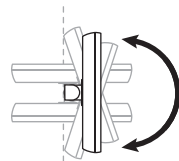

### Double Pivot with P/L

### Keyboard/Laptop Pivot

**100 Series  
(Fixed Height)**

Note: Actual range of motion depends on mounting surface and size of monitor.

LCD tilts up to 180° forward/back

LCD rotates up to 360° portrait/landscape