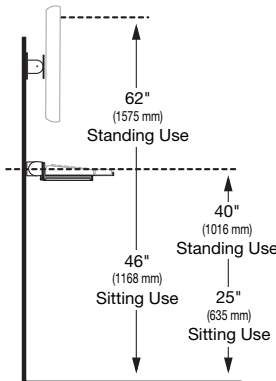

### Keyboard/Laptop Pivot

**100 Series  
(Fixed Height)**

Note: Actual range of motion depends on mounting surface and size of monitor.

LCD tilts up to 180° forward/back

LCD rotates up to 360° portrait/landscape

LCD pans up to 180° right/left

Keyboard tilts up to 180° forward/back

### Single Pivot w/ P/L Interface

### Double Pivot w/ P/L Interface