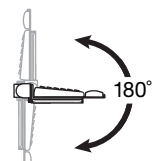

### Keyboard/Laptop Pivot

**100 Series  
(Fixed Height)**

Note: Actual range of motion depends on mounting surface and size of monitor.

LCD tilts up to 180° forward/back

LCD rotates up to 360° portrait/landscape

LCD pans up to 180° right/left

Keyboard tilts up to 180° forward/back