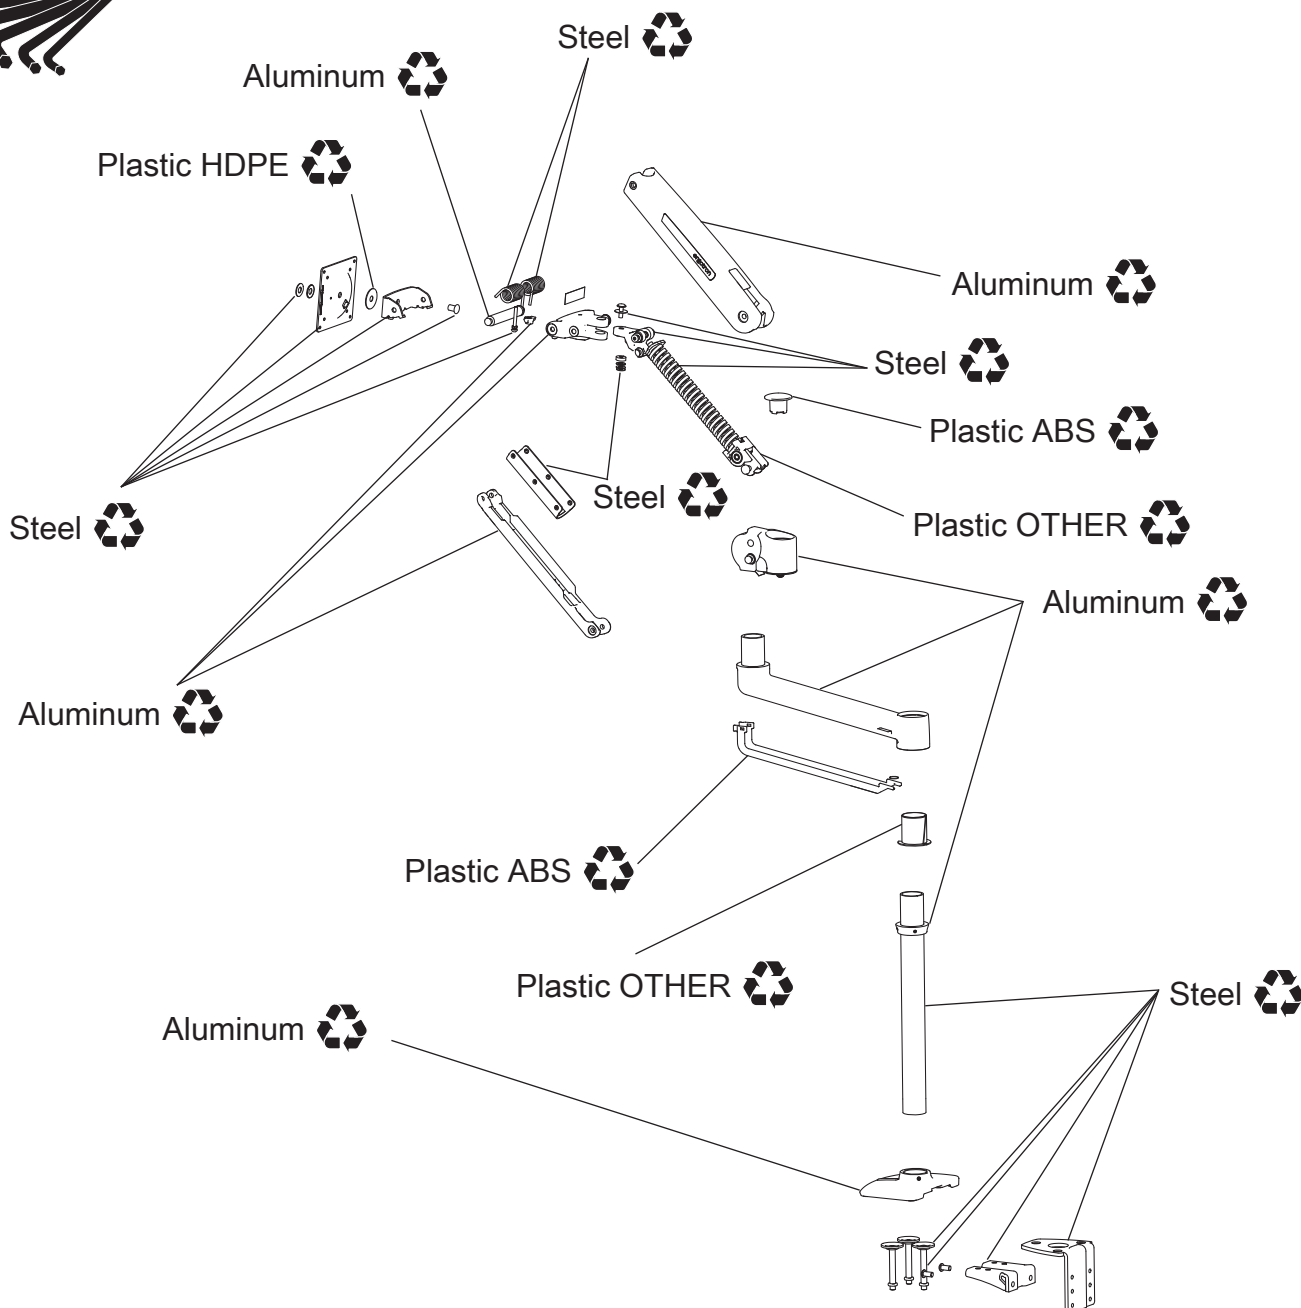

**LX HD and Sit-Stand Monitor Arm Family:**  
 45-268, 45-269, 45-353, 45-354, 45-358, 45-359,  
 45-360, 45-361, 45-383, 45-384

15 minute Disassembly  
 Tools Needed:

There may be components that are under pressure. Proceed with caution while disassembling.

**Equipment & Accessories Disposal**

1. Please dispose of all batteries in accordance with local law.
2. All Electronics should be recycled through an electronics recycler.
3. Remaining plastics and metals can be recycled through a commercial recycler.