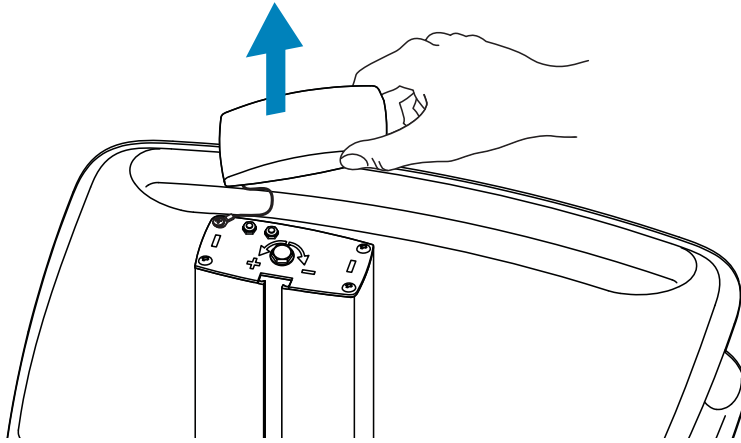

1

2

3

4

Attach component to Bracket