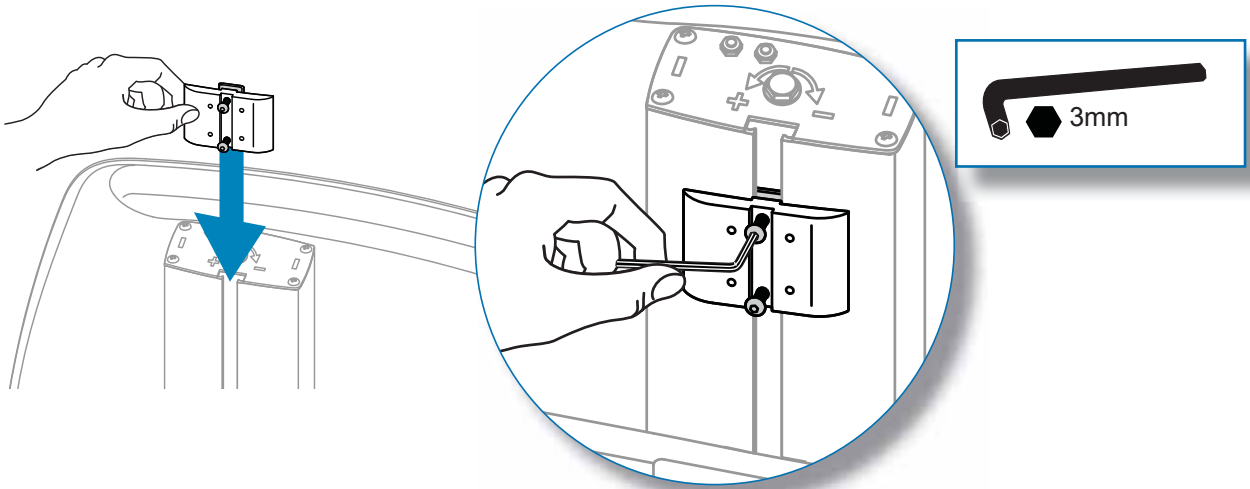

1

2

3

4

Attach component to Bracket